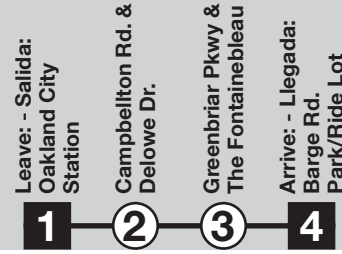

Times given for each bus trip from beginning to end of route. Read down for times at specific locations. Horarios para cada viaje de autobús desde el principio hasta el fin del trayecto. Lea los horarios para localidades específicas de arriba hacia a bajo.

EASTBOUND - DIRECCION ESTE

Table of departure times for Eastbound route on Sunday.

WESTBOUND - DIRECCION OESTE

Table of departure times for Westbound route on Sunday.

Trips operate every 15 minutes. Viajes operan cada 15 minutos

Table of arrival times for Eastbound route on Sunday.

Table of arrival times for Westbound route on Sunday.

HOW TO USE THIS MARTA TIMETABLE

- Instructions on how to use the timetable, including transfer rules and time point symbols.

TIME POINT SYMBOLS AND THEIR MEANING (ON TIMETABLE)

- Legend for time point symbols: solid square for beginning/end, solid circle for regular service, and circle with square for certain locations.

FARES

- Cash fare and reduced fare program details.

TRANSFERS

- Transfer rules, including restrictions on cash payment and transfer frequency.

For more information, call: 404-848-5000 - TTY: 404-848-5665. For information regarding scheduling, service alerts, and more, go to itsmarta.com.

The Metropolitan Atlanta Rapid Transit Authority complies with all federal and state regulations and does not discriminate on the basis of race, color, or national origin in its programs, services and activities.

Campbellton Road

Effective as of: 04-19-2025

En Español marta itsmarta.com / 404-848-5000

Routes intersecting at Barge Road Park & Ride: 83-Campbellton Road, 165-Fairburn Road, 183-Greenbriar