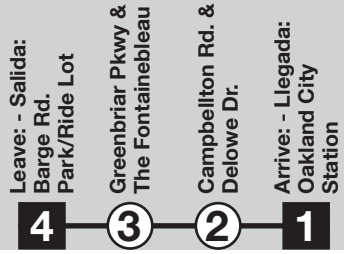

WESTBOUND - DIRECCION OESTE

Table of departure times for Westbound route Monday-Friday.

Trips operate every 15 minutes. Viajes operan cada 15 minutos

Table of arrival times for Eastbound route Monday-Friday.

Trips operate every 15 minutes. Viajes operan cada 15 minutos

Table of arrival times for Westbound route Monday-Friday.

Trips operate every 15 minutes. Viajes operan cada 15 minutos

Table of arrival times for Eastbound route Monday-Friday (continued).

Trips operate every 15 minutes. Viajes operan cada 15 minutos

Table of arrival times for Westbound route Monday-Friday (continued).

All trips are Lift Equipped. Tenemos levante motorizado en todos los autobuses. P.M. times are shown in Bold - Tiempo P.M. está en letras negritas.

Times given for each bus trip from beginning to end of route. Read down for times at specific locations. Horarios para cada viaje de autobús desde el principio hasta el fin del trayecto. Lea los horarios para localidades específicas de arriba hacia a bajo.