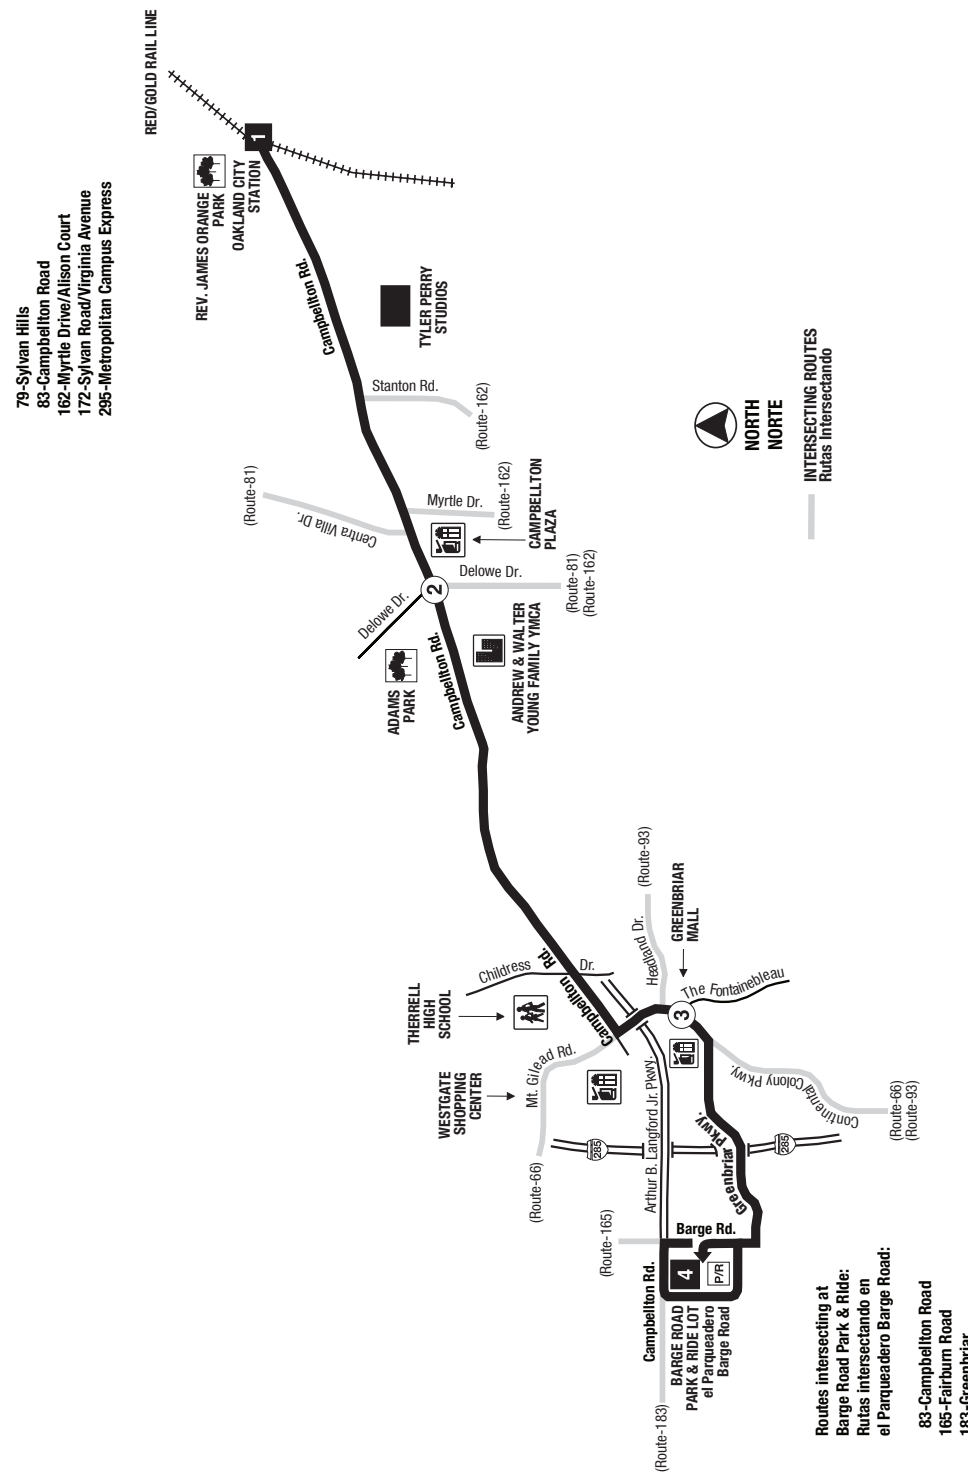

Routes intersecting at Barge Road Park & Ride: 83-Campbellton Road, 165-Fairburn Road, 183-Greenbriar

Times given for each bus trip from beginning to end of route. Read down for times at specific locations. Horarios para cada viaje de autobús desde el principio hasta el fin del trayecto. Lea los horarios para localidades específicas de arriba hacia a bajo.

EASTBOUND - DIRECCION ESTE

Table of departure times for Eastbound route Monday-Friday.

WESTBOUND - DIRECCION OESTE

Table of departure times for Westbound route Monday-Friday.

Trips operate every 15 minutes. Viajes operan cada 15 minutos

Table of arrival times for Eastbound route Monday-Friday.

Trips operate every 15 minutes. Viajes operan cada 15 minutos

Table of arrival times for Westbound route Monday-Friday.

Trips operate every 15 minutes. Viajes operan cada 15 minutos

Table of arrival times for Eastbound route Monday-Friday (continued).

Trips operate every 15 minutes. Viajes operan cada 15 minutos

Table of arrival times for Westbound route Monday-Friday (continued).

All trips are Lift Equipped. Tenemos levante motorizado en todos los autobuses. P.M. times are shown in Bold - Tiempo P.M. está en letras negritas.

Times given for each bus trip from beginning to end of route. Read down for times at specific locations. Horarios para cada viaje de autobús desde el principio hasta el fin del trayecto. Lea los horarios para localidades específicas de arriba hacia a bajo.

EASTBOUND - DIRECCION ESTE

Table of departure times for Eastbound route Saturday.

WESTBOUND - DIRECCION OESTE

Table of departure times for Westbound route Saturday.

Trips operate every 15 minutes. Viajes operan cada 15 minutos

Table of arrival times for Eastbound route Saturday.

Table of arrival times for Westbound route Saturday.

All trips are Lift Equipped. Tenemos levante motorizado en todos los autobuses. P.M. times are shown in Bold - Tiempo P.M. está en letras negritas.