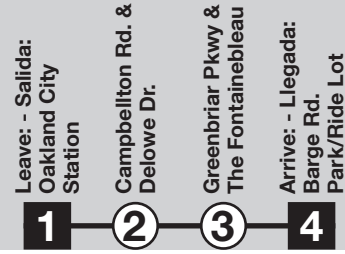

WESTBOUND - DIRECCION OESTE

Table of departure times for Westbound route Monday-Friday.

Trips operate every 15 minutes. Viajes operan cada 15 minutos

Table of arrival times for Eastbound route Monday-Friday.

Trips operate every 15 minutes. Viajes operan cada 15 minutos

Table of arrival times for Westbound route Monday-Friday.

Trips operate every 15 minutes. Viajes operan cada 15 minutos

Table of arrival times for Eastbound route Monday-Friday (continued).

Trips operate every 15 minutes. Viajes operan cada 15 minutos

Table of arrival times for Westbound route Monday-Friday (continued).

All trips are Lift Equipped. Tenemos levante motorizado en todos los autobuses. P.M. times are shown in Bold - Tiempo P.M. está en letras negritas.

Times given for each bus trip from beginning to end of route. Read down for times at specific locations. Horarios para cada viaje de autobús desde el principio hasta el fin del trayecto. Lea los horarios para localidades específicas de arriba hacia a bajo.