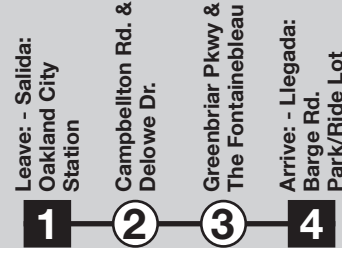

Times given for each bus trip from beginning to end of route. Read down for times at specific locations. Horarios para cada viaje de autobús desde el principio hasta el fin del trayecto. Lea los horarios para localidades específicas de arriba hacia a bajo.

EASTBOUND - DIRECCION ESTE

Table of departure times for Eastbound route on Sunday.

WESTBOUND - DIRECCION OESTE

Table of departure times for Westbound route on Sunday.

Trips operate every 15 minutes. Viajes operan cada 15 minutos

Table of arrival times for Eastbound route on Sunday.

Table of arrival times for Westbound route on Sunday.

HOW TO USE THIS MARTA TIMETABLE

- Instructions on how to use the timetable, including transfer rules and time point symbols.

TIME POINT SYMBOLS AND THEIR MEANING (ON TIMETABLE)

- Legend for time point symbols: solid square for beginning/end, solid circle for regular service, and circle with square for certain locations.

FARES

- Cash fare and reduced fare program details.

TRANSFERS

- Transfer rules, including restrictions on cash payment and transfer frequency.

For more information, call: 404-848-5000 - TTY: 404-848-5665. For information regarding scheduling, service alerts, and more, go to itsmarta.com.

The Metropolitan Atlanta Rapid Transit Authority complies with all federal and state regulations and does not discriminate on the basis of race, color, or national origin in its programs, services and activities.