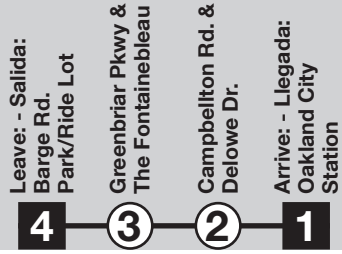

Times given for each bus trip from beginning to end of route. Read down for times at specific locations. Horarios para cada viaje de autobús desde el principio hasta el fin del trayecto. Lea los horarios para localidades específicas de arriba hacia a bajo.

EASTBOUND - DIRECCION ESTE

Table of departure times for Eastbound route on Sunday.

WESTBOUND - DIRECCION OESTE

Table of departure times for Westbound route on Sunday.

Trips operate every 15 minutes. Viajes operan cada 15 minutos

Table of arrival times for Eastbound route on Sunday.

Table of arrival times for Westbound route on Sunday.

HOW TO USE THIS MARTA TIMETABLE

- Instructions on how to use the timetable, including transfer rules and time point symbols.

TIME POINT SYMBOLS AND THEIR MEANING (ON TIMETABLE)

- Legend for time point symbols: solid square for beginning/end, solid circle for regular service, and circle with square for certain locations.

FARES

- Cash fare and reduced fare program details.

TRANSFERS

- Transfer rules, including restrictions on cash payment and transfer frequency.

For more information, call: 404-848-5000 - TTY: 404-848-5665. For information regarding scheduling, service alerts, and more, go to itsmarta.com.

The Metropolitan Atlanta Rapid Transit Authority complies with all federal and state regulations and does not discriminate on the basis of race, color, or national origin in its programs, services and activities.

Campbellton Road

Effective as of: 04-19-2025

En Español marta itsmarta.com / 404-848-5000

Routes intersecting at Barge Road Park & Ride: 83-Campbellton Road, 165-Fairburn Road, 183-Greenbriar